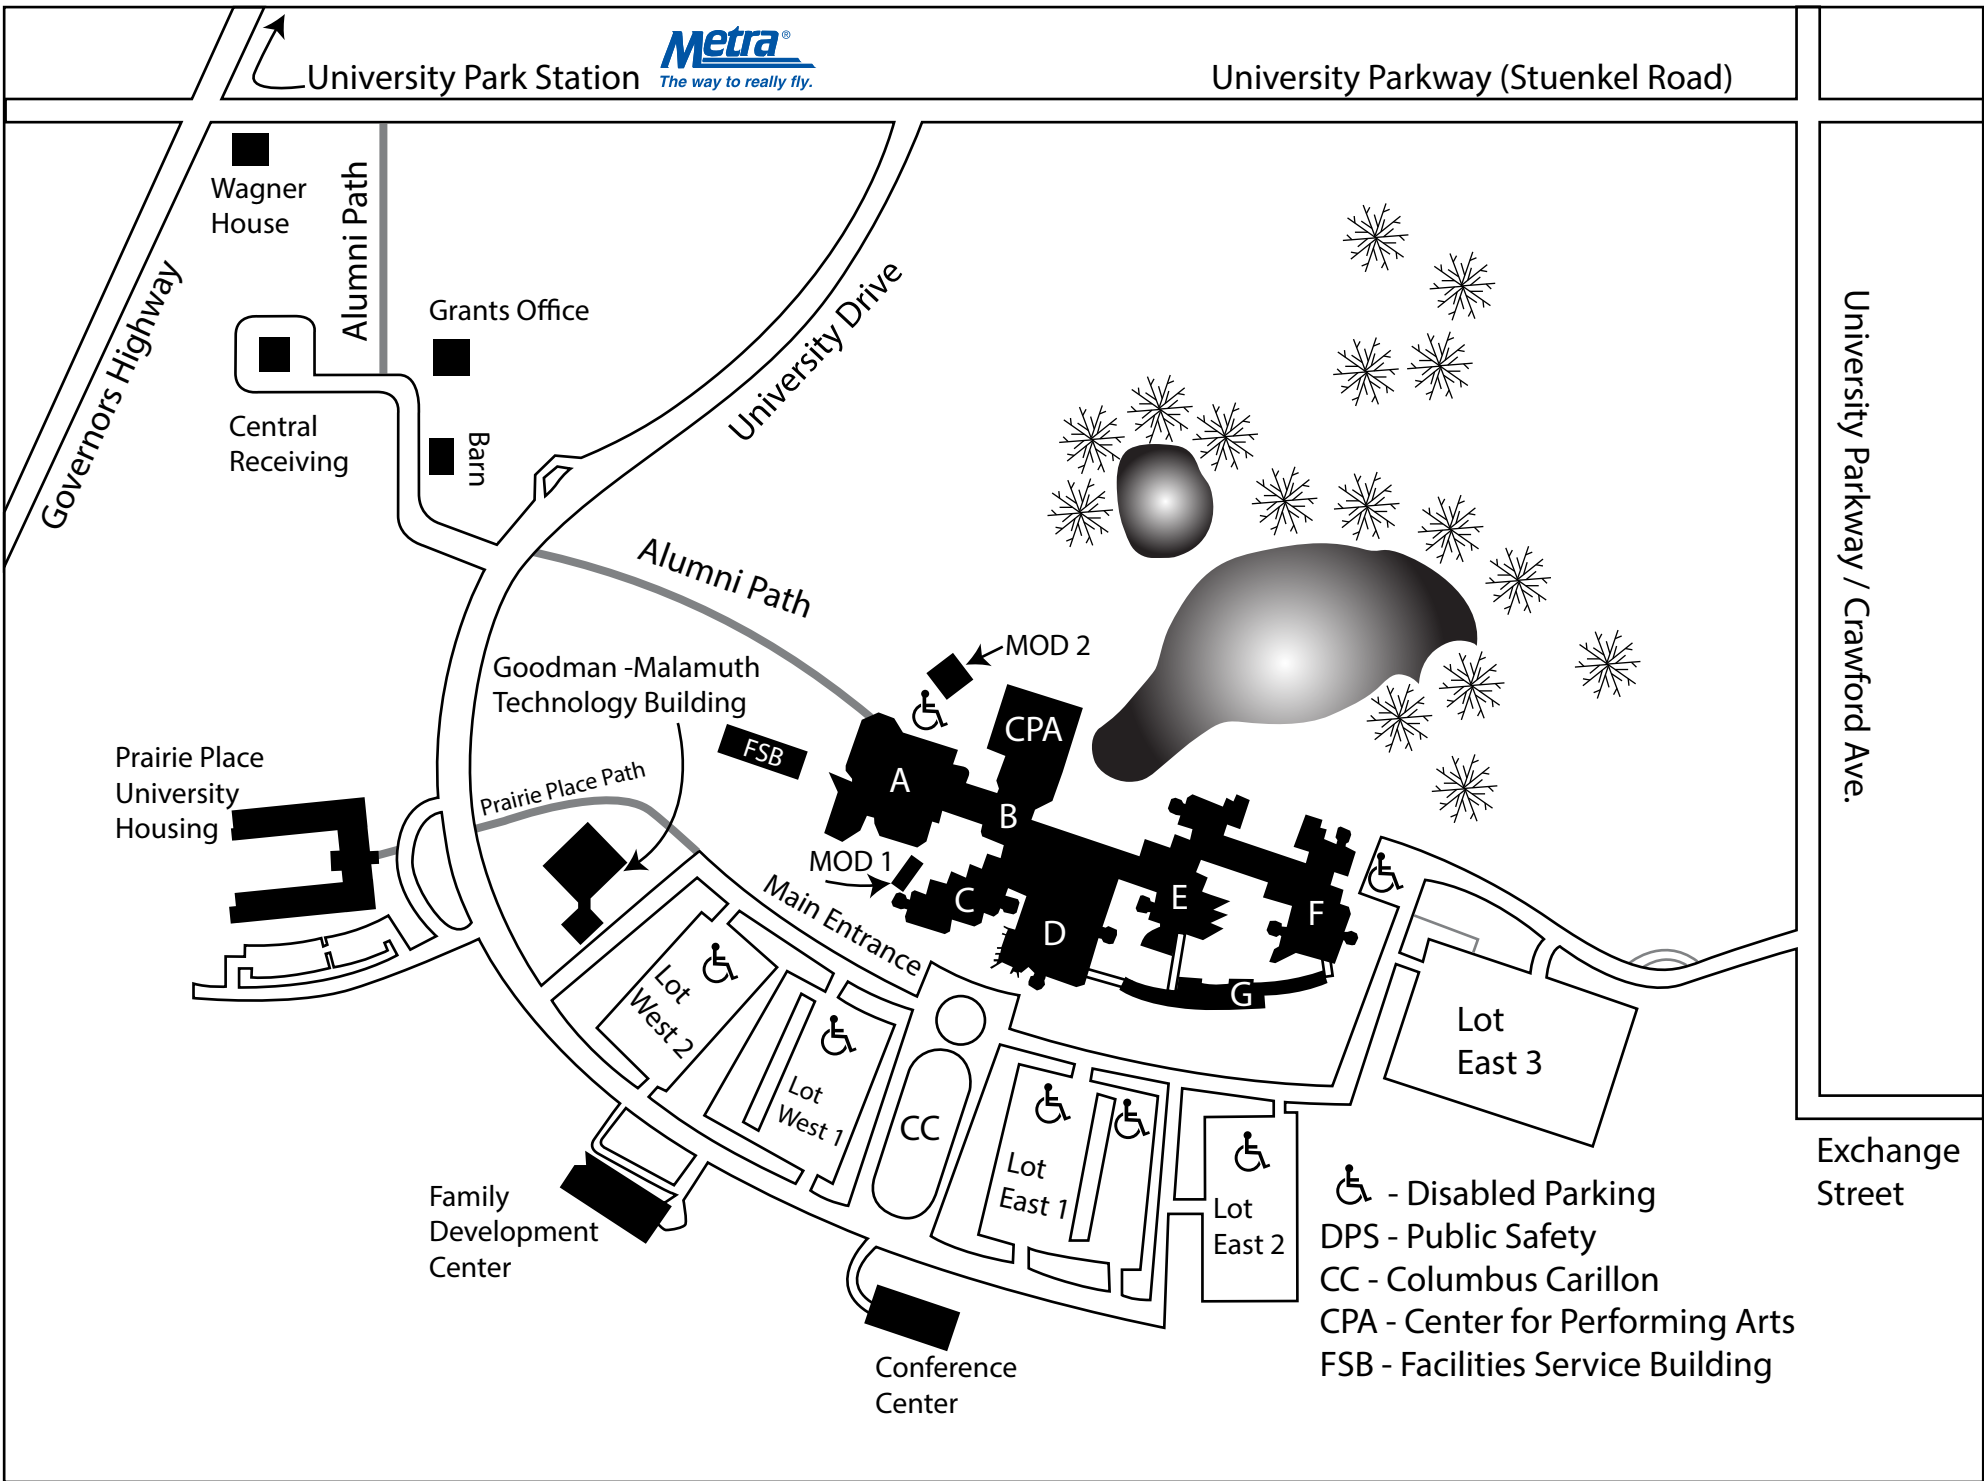

University Park Station

University Parkway (Stuenkel Road)

Wagner House

Central Receiving

Grants Office

Barn

Alumni Path

University Drive

Alumni Path

Goodman -Malamuth Technology Building

Prairie Place Path

Prairie Place University Housing

MOD 2

CPA

FSB

MOD 1

Main Entrance

Conference Center

Family Development Center

Lot West 2

Lot West 1

CC

Lot East 1

Lot East 2

Lot East 3

♿ - Disabled Parking

DPS - Public Safety

CC - Columbus Carillon

CPA - Center for Performing Arts

FSB - Facilities Service Building

University Parkway / Crawford Ave.

Exchange Street